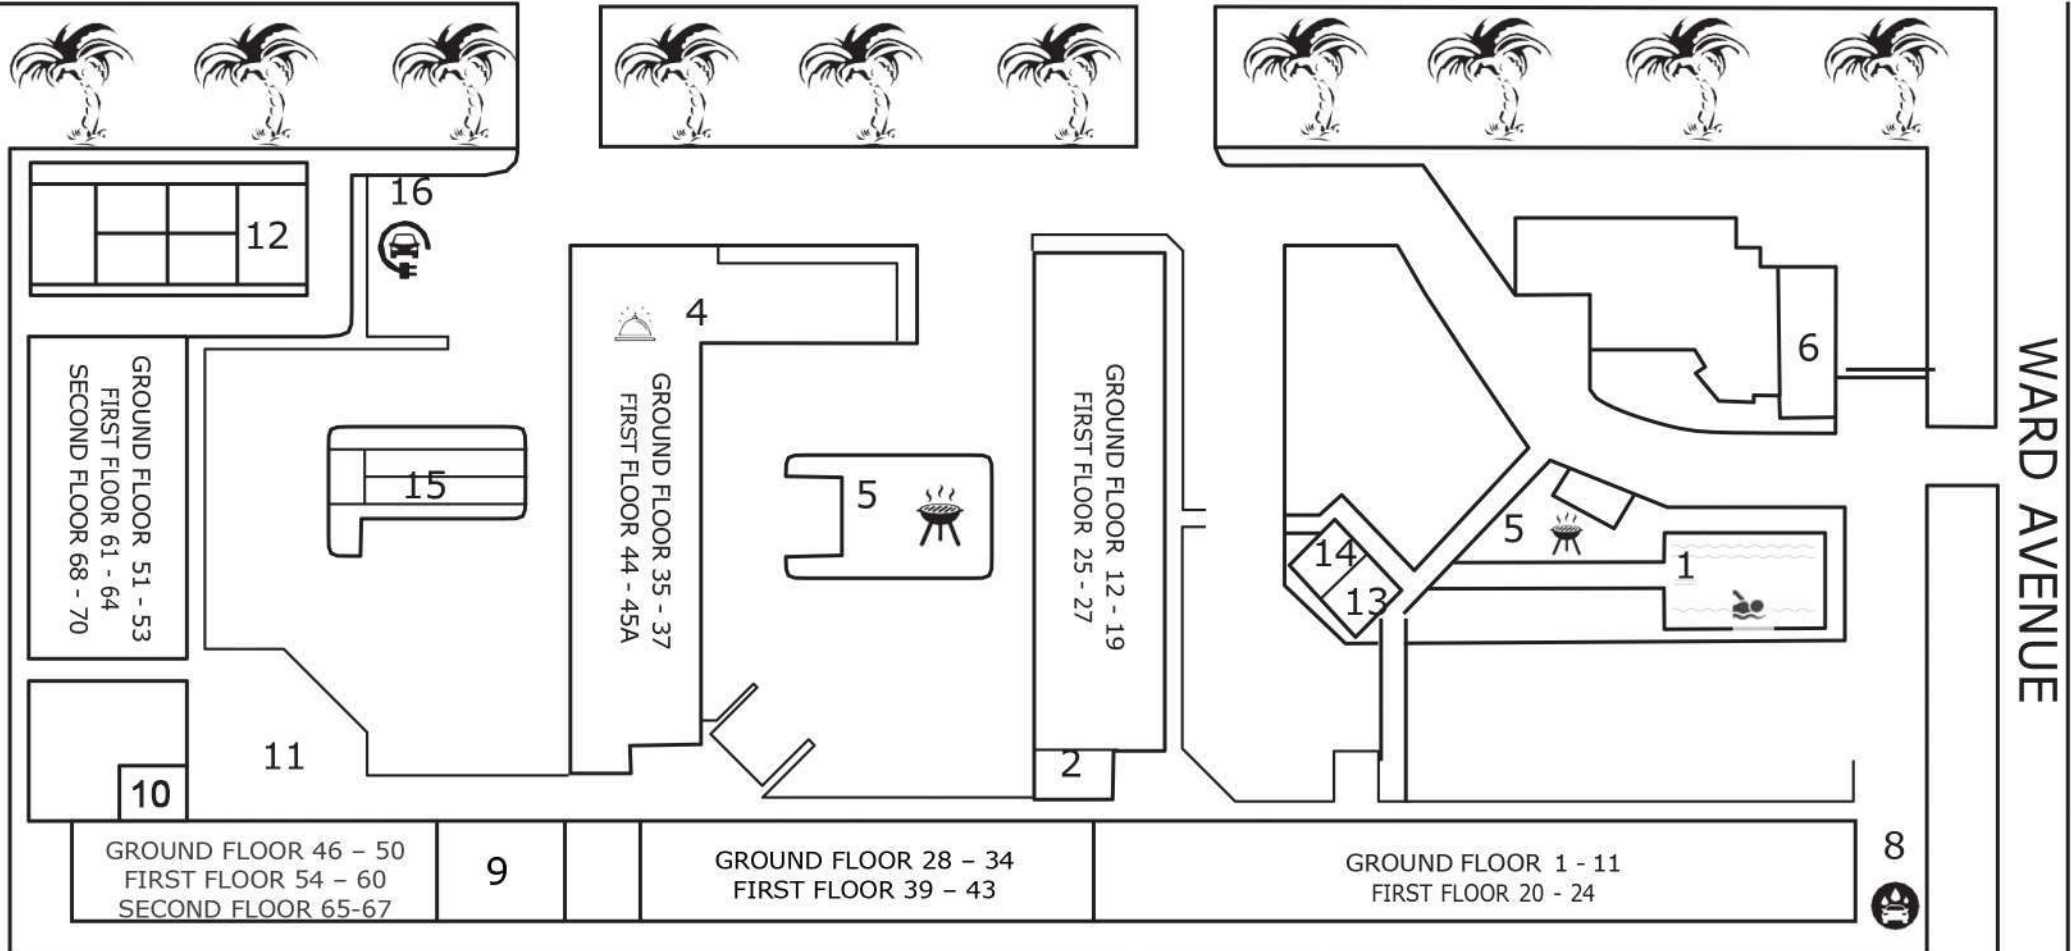

REGAL PALMS SITE MAP

1. SWIMMING POOL
2. GUEST LAUNDRY
4. RECEPTION
5. BBQ AREA'S

6. CONFERENCE ROOM (UPSTAIRS)
8. CAR WASH AREA
9. GYMNASIUM
10. GUEST LIFT

11. CONSERVATORY
12. TENNIS COURT
13. SAUNA
14. TABLE TENNIS

15. PETANQUE
16. EV CHARGING POINT

← TAUPO

FENTON STREET

LAKEFRONT →

RESORT GENERAL INFORMATION

GYM – Users must be 14years and older. The key is available in Reception.

SAUNA – Bookings are essential. Takes approximately 15 minutes to heat up. Please turn it off after use.